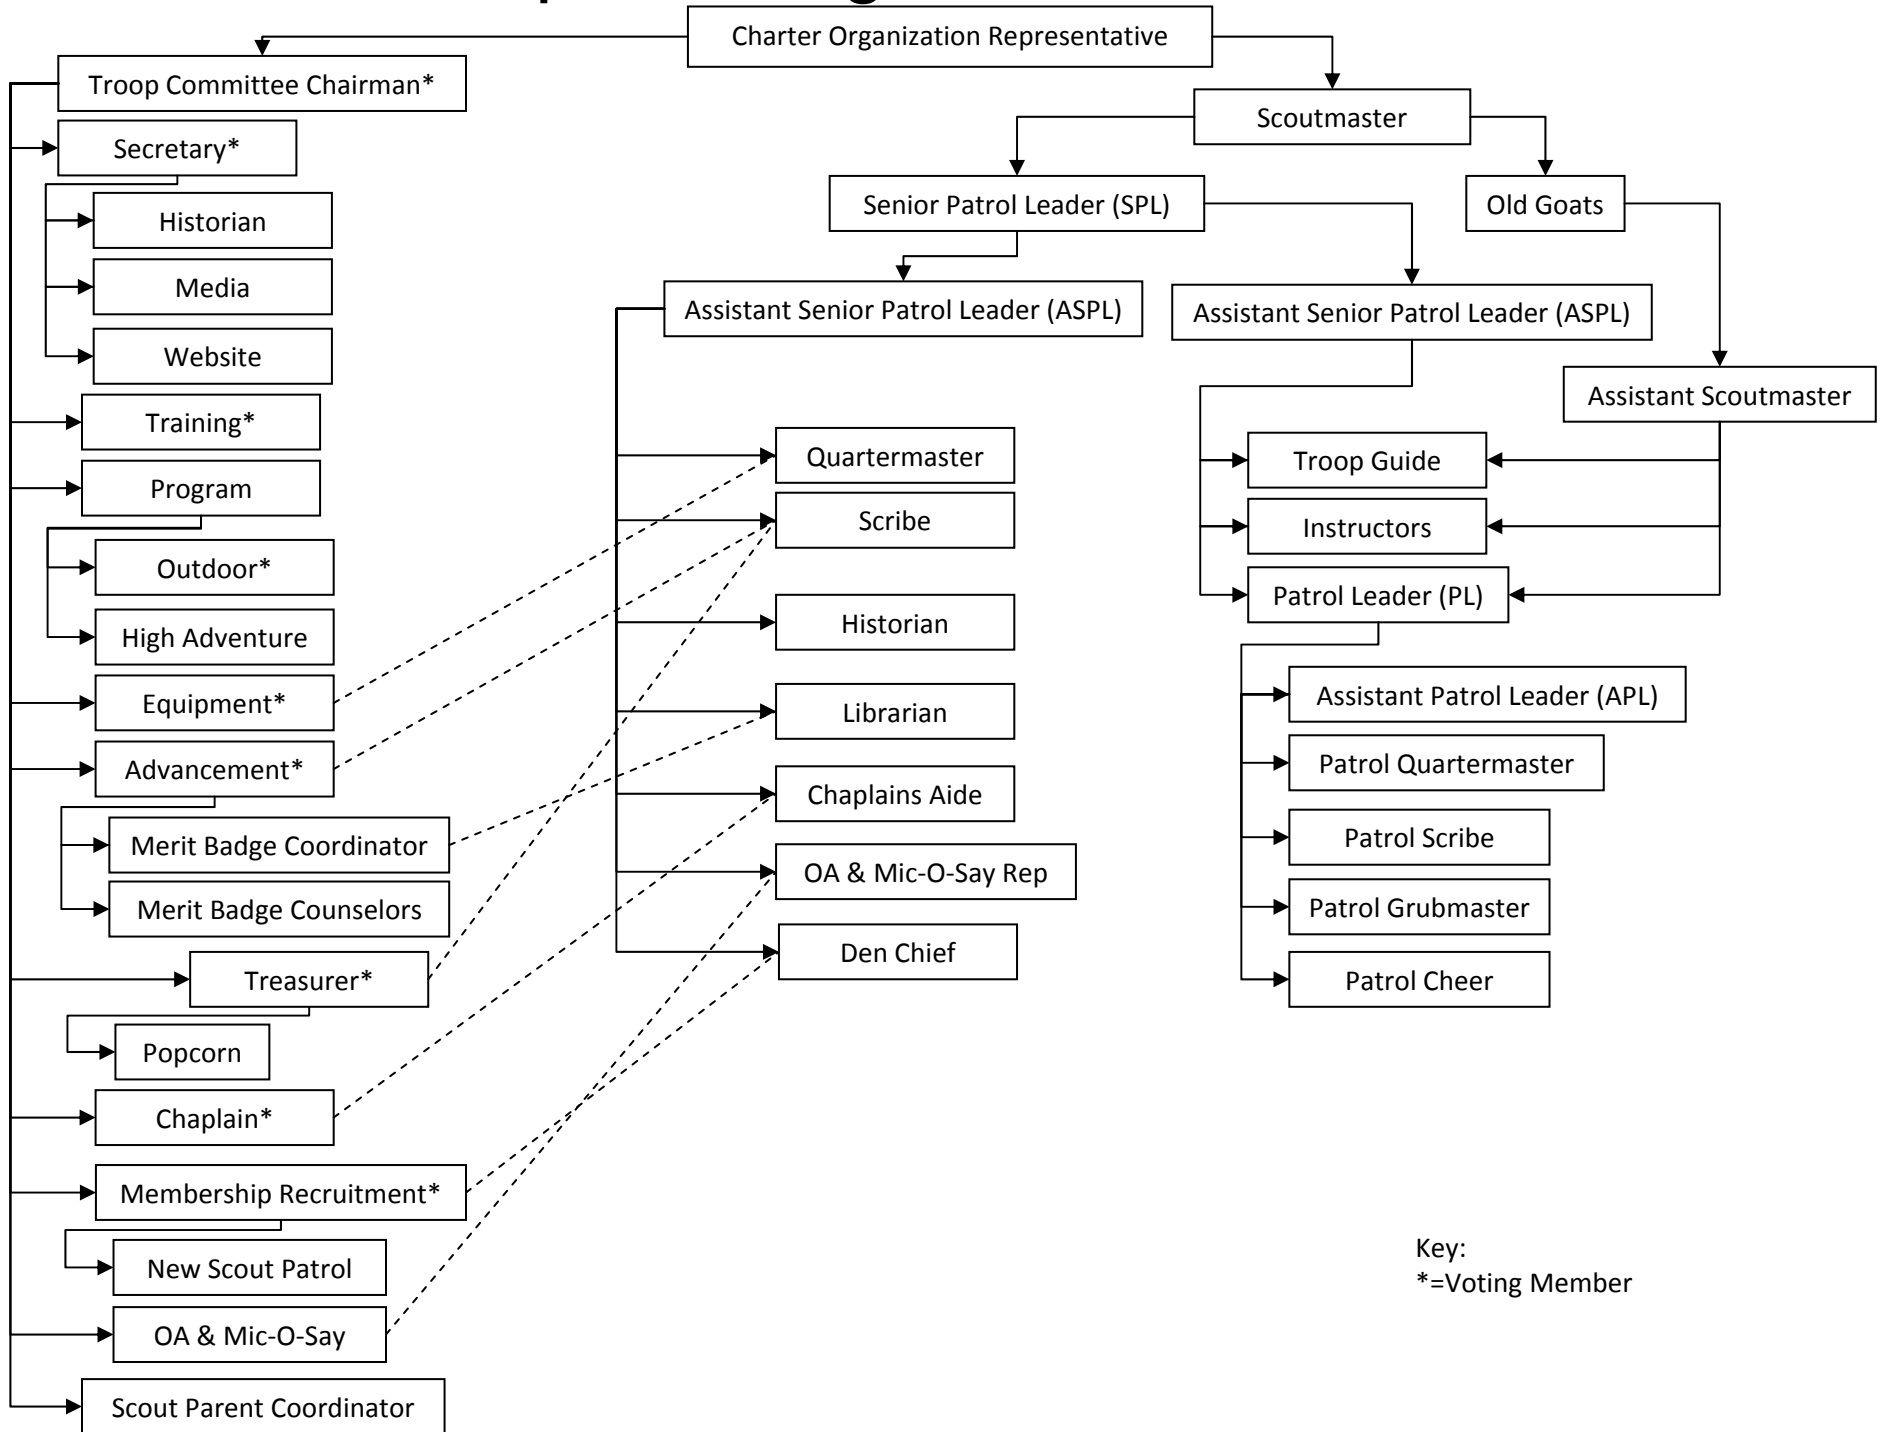

# Troop 122 Organizational Chart

Key:  
 \*=Voting Member